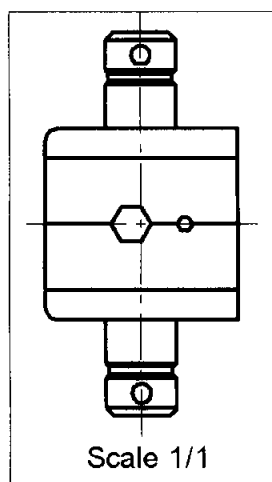

CRIMPING DIES

HEX 4.52-1.73 (M22520/5-09)

R282.235.009

Series : **OUT**

TO BE USED WITH CRIMPING TOOL :
R282.293.000 (M 22520 / 5-01)

Issue : 0043 A

In the effort to improve our products, we reserve the right to make changes judged to be necessary.