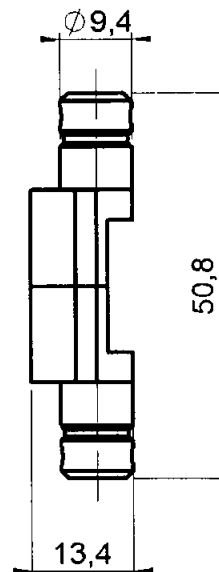

CRIMPING DIES

HEX 4.52-1.73 (M22520/5-09)

R282.235.009

Series : **OUT**

TO BE USED WITH CRIMPING TOOL :
R282.293.000 (M 22520 / 5-01)

Issue : 0043 A

In the effort to improve our products, we reserve the right to make changes judged to be necessary.