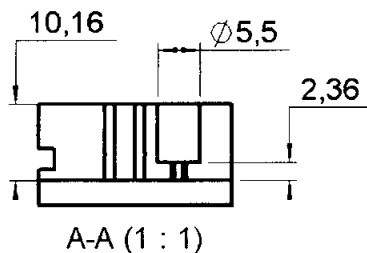

CRIMPING DIES

HEX 4.52-1.73 (M22520/5-09)

R282.235.009

Series : **OUT**

TO BE USED WITH CRIMPING TOOL :
R282.293.000 (M 22520 / 5-01)

Issue : 0043 A

In the effort to improve our products, we reserve the right to make changes judged to be necessary.