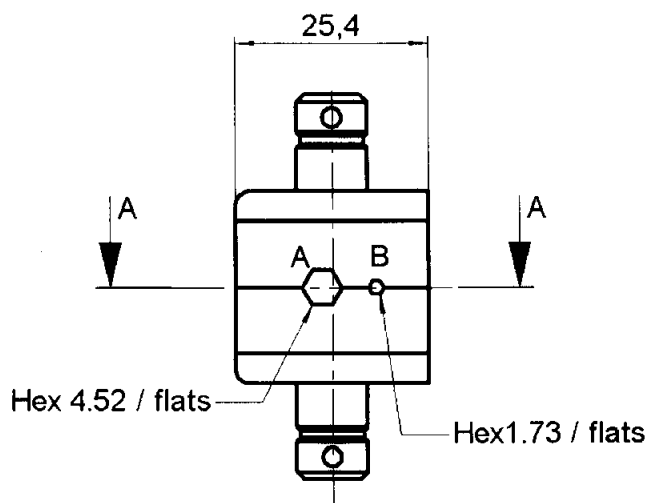

CRIMPING DIES

HEX 4.52-1.73 (M22520/5-09)

R282.235.009

Series : **OUT**

TO BE USED WITH CRIMPING TOOL :
R282.293.000 (M 22520 / 5-01)

Issue : 0043 A

In the effort to improve our products, we reserve the right to make changes judged to be necessary.